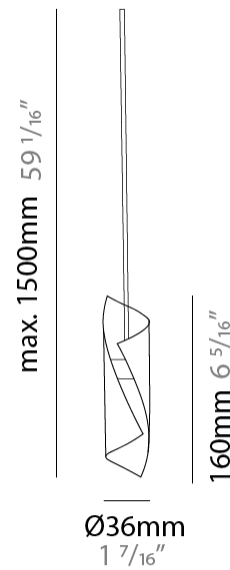

D131002- _____
base number

1. To build a product code in our configurator select the specify button on the base model # product page
2. To build a manual product code on this datasheet choose from the options listed below in blue font and add the suffix to the base model #

GENERAL

Series: HUE
Subseries: Hue Single
Brand: Knikerboker
Division: Design
Mounting Type: Suspension
Mounting Location: Ceiling
Subcategory: Ambient

PHYSICAL

Shape: Abstract
Diameter (mm): 36
Diameter (in): 1 7/16
Height (mm): 160
Height (in): 6 5/16
Max. Overall Height (mm): 1500
Max. Overall Height (in): 59 1/16
Light Distribution: Direct / Indirect
Fixture Finish: EWH / EBK / MAN / COF / PRD / SLF / GLF / CLF / BRL / EWS / EWG / EWC / EWR / EBS / EBG / EBC / EBC / EBB / MAS / MAD / MAC / MAB / COS / CGO / CCL / CBL / PRS / PRG / PRC / PRB
Fixture Material: Metal
Cable Details: 1500mm Silicon Coaxial Cable

ELECTRICAL

Lamp Type: LED
Total Output Wattage (W): 1.5
Dimming: Non-Dimmable
Driver Included: Yes
Driver Location: Integrated
Driver Type: Constant Current - Universal
Driver Class: Class 2
Input Voltage (V): 120 - 277
Constant Current (mA): 350
Upon Request: (See components) Remote: Phase dimming 120Vac

LED

Number of LEDs: 1
Color Temperature (°K): 3000
Max. Delivered Lumen (lm): 150
CRI: >80 CRI
Lamp Life (hrs): 50000

OPTICAL

RATINGS AND CERTIFICATIONS

Certified By: Certified for North American Standards
IP rating: IP20

PROJECT
TYPE
SPECIFIER
QUANTITY
DATE