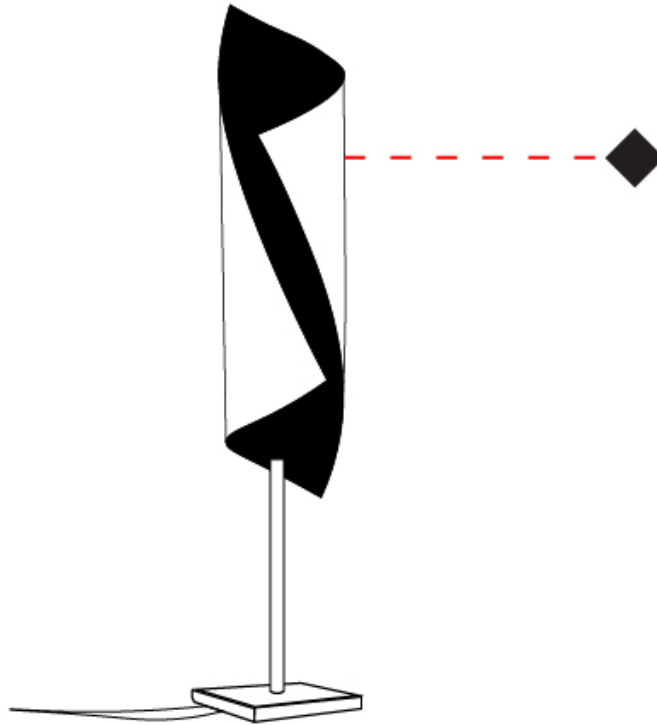

HUE PORTABLE

D134098-

PROJECT

TYPE

SPECIFIER

QUANTITY

DATE