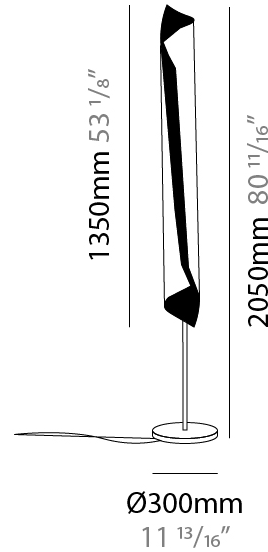

HUE PORTABLE

D134027- _____
base number

1. To build a product code in our configurator select the specify button on the base model # product page
2. To build a manual product code on this datasheet choose from the options listed below in blue font and add the suffix to the base model #

GENERAL

Series: HUE
Brand: Knikerboker
Division: Design
Mounting Type: Portable
Mounting Location: Floor
Subcategory: Floor

PHYSICAL

Shape: Cylinder
Diameter (mm): 300
Diameter (in): 11 ¹³/₁₆
Height (mm): 2050
Height (in): 80 ¹¹/₁₆
Light Distribution: Direct / Indirect
Fixture Finish: EWH / EBK / MAN / COF / PRD / SLF / GLF / CLF / BRL / EWS / EWG / EWC / EWR / EBS / EBG / EBC / EBC / EBB / MAS / MAD / MAC / MAB / COS / CGO / CCL / CBL / PRS / PRG / PRC / PRB
Fixture Material: Metal
Upon Request: Bolt Down

ELECTRICAL

Number of Lamps: 4
Lamp Type: LED Retrofit
Bulb Included: Bulb Not Included
Max. Wattage Per Lamp (W): 4.5
Lamp Base: E26
Input Voltage (V): 120
Upon Request: 277Vac / GU10

LED

OPTICAL

RATINGS AND CERTIFICATIONS

Certified By: Certified for North American Standards
IP rating: IP20

PROJECT
TYPE
SPECIFIER
QUANTITY
DATE