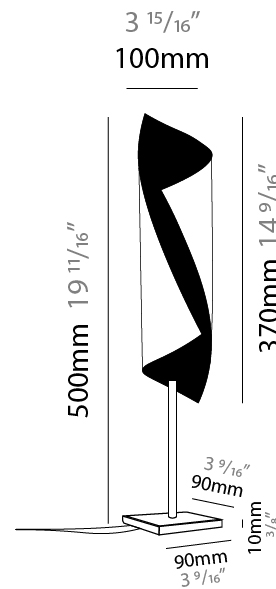

HUE PORTABLE

D134002- _____
base number

PROJECT
TYPE
SPECIFIER
QUANTITY
DATE

1. To build a product code in our configurator select the specify button on the base model # product page
2. To build a manual product code on this datasheet choose from the options listed below in blue font and add the suffix to the base model #

GENERAL

Series: HUE
Brand: Knikerboker
Division: Design
Mounting Type: Portable
Mounting Location: Table
Subcategory: Table

PHYSICAL

Shape: Cylinder
Diameter (mm): 100
Diameter (in): 3 ¹⁵/₁₆
Height (mm): 500
Height (in): 19 ¹¹/₁₆
Light Distribution: Direct / Indirect
Fixture Finish: EWH / EBK / MAN / COF / PRD/ SLF / GLF / CLF / BRL / EWS / EWG / EWC / EWR / EBS / EBG / EBC / EBC / EBB / MAS / MAD / MAC / MAB / COS / CGO / CCL / CBL / PRS / PRG / PRC / PRB
Fixture Material: Metal
Upon Request: Bolt Down

ELECTRICAL

Number of Lamps: 1
Lamp Type: LED Retrofit
Lamp Shape: MR16
Bulb Included: Bulb Not Included
Max. Wattage Per Lamp (W): 8
Lamp Base: GU10
Input Voltage (V): 120

LED

OPTICAL

RATINGS AND CERTIFICATIONS

Certified By: Certified for North American Standards
IP rating: IP20