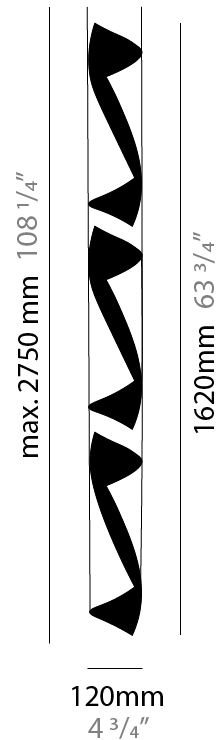

HUE SUSPENSION

D131024- _____
base number

1. To build a product code in our configurator select the specify button on the base model # product page
2. To build a manual product code on this datasheet choose from the options listed below in blue font and add the suffix to the base model #

GENERAL

Series: HUE
Brand: Knikerboker
Division: Design
Mounting Type: Suspension
Mounting Location: Ceiling
Subcategory: Pendant

PHYSICAL

Shape: Abstract
Diameter (mm): 120
Diameter (in): 4 3/4
Height (mm): 1620
Height (in): 63 3/4
Max. Overall Height (mm): 2750
Max. Overall Height (in): 108 1/4
Light Distribution: Direct / Indirect
Fixture Finish: EWH / EBK / MAN / COF / PRD / SLF / GLF / CLF / BRL / EWS / EWG / EWC / EWR / EBS / EBG / EBC / EBC / EBB / MAS / MAD / MAC / MAB / COS / CGO / CCL / CBL / PRS / PRG / PRC / PRB
Fixture Material: Metal
Cable Details: 1 Silicone Cable 2000mm / 78 3/4"

ELECTRICAL

Number of Lamps: 6
Lamp Type: LED Retrofit
Lamp Shape: MR16
Bulb Included: Bulb Not Included
Max. Wattage Per Lamp (W): 6.5
Lamp Base: GU10
Input Voltage (V): 120

LED

OPTICAL

RATINGS AND CERTIFICATIONS

Certified By: Certified for North American Standards
IP rating: IP20

PROJECT
TYPE
SPECIFIER
QUANTITY
DATE