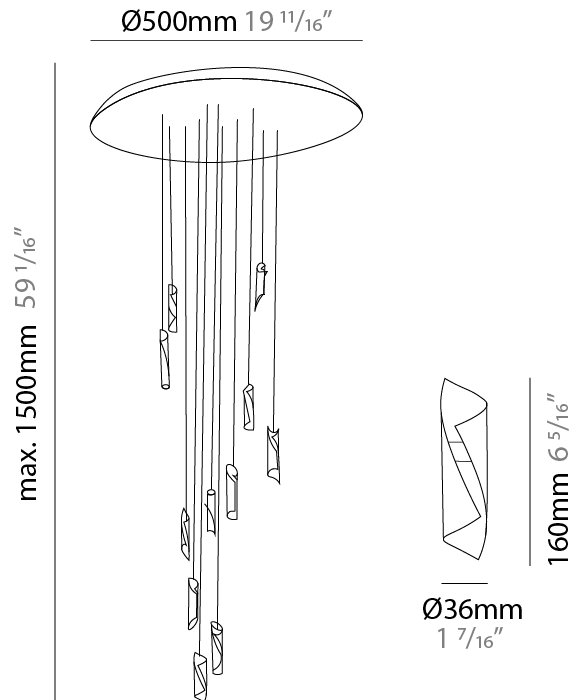

PROJECT
TYPE
SPECIFIER
QUANTITY
DATE

HUE 10 SUSPENSION

D131003- _____
base number

1. To build a product code in our configurator select the specify button on the base model # product page
2. To build a manual product code on this datasheet choose from the options listed below in blue font and add the suffix to the base model #

GENERAL

Series: HUE
Subseries: Hue 10
Brand: Knikerboker
Division: Design
Mounting Type: Suspension
Mounting Location: Ceiling
Subcategory: Ambient

PHYSICAL

Shape: Abstract
Diameter (mm): 500
Diameter (in): 19 11/16
Height (mm): 160
Height (in): 6 5/16
Max. Overall Height (mm): 1500
Max. Overall Height (in): 59 1/16
Light Distribution: Direct / Indirect
Fixture Finish: EWH / EBK / MAN / COF / PRD / SLF / GLF / CLF / BRL / EWS / EWG / EWC / EWR / EBS / EBG / EBC / EBC / EBB / MAS / MAD / MAC / MAB / COS / CGO / CCL / CBL / PRS / PRG / PRC / PRB
Fixture Material: Metal
Cable Details: Silicon Coaxial Cable

ELECTRICAL

Lamp Type: LED
Total Output Wattage (W): 15
Dimming: Non-Dimming / Phase Dimming (120vac Only)
Driver Included: Yes
Driver Location: Integrated
Driver Type: Constant Current - Universal
Driver Class: Class 2
Input Voltage (V): 120 - 277
Constant Current (MA): 350

LED

Number of LEDs: 10
Color Temperature (°K): 3000
Max. Delivered Lumen (lm): 1500
CRI: >80 CRI
Lamp Life (hrs): 50000

OPTICAL

RATINGS AND CERTIFICATIONS

Certified By: Certified for North American Standards
IP rating: IP20