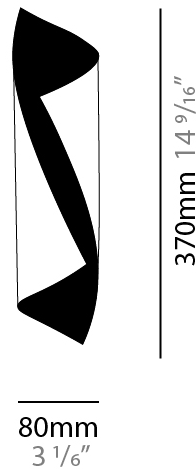

HUE SURFACE

D133062- _____
base number

1. To build a product code in our configurator select the specify button on the base model # product page
2. To build a manual product code on this datasheet choose from the options listed below in blue font and add the suffix to the base model #

GENERAL

Series: HUE
Brand: Knikerboker
Division: Design
Mounting Type: Surface
Mounting Location: Wall

PHYSICAL

Shape: Cylinder
Diameter (mm): 80
Diameter (in): 3 1/8
Height (mm): 370
Height (in): 14 9/16
Light Distribution: Direct / Indirect
Fixture Finish: EWH / EBK / MAN / COF / PRD / SLF / GLF / CLF / BRL / EWS / EWG / EWC / EWR / EBS / EBG / EBC / EBC / EBB / MAS / MAD / MAC / MAB / COS / CGO / CCL / CBL / PRS / PRG / PRC / PRB
Fixture Material: Metal

ELECTRICAL

Number of Lamps: 2
Lamp Type: LED Retrofit
Bulb Included: Bulb Not Included
Max. Wattage Per Lamp (W): 2.5
Lamp Base: G9
Input Voltage (V): 120

LED

OPTICAL

RATINGS AND CERTIFICATIONS

Certified By: Certified for North American Standards
IP rating: IP20

PROJECT	_____
TYPE	_____
SPECIFIER	_____
QUANTITY	_____
DATE	_____