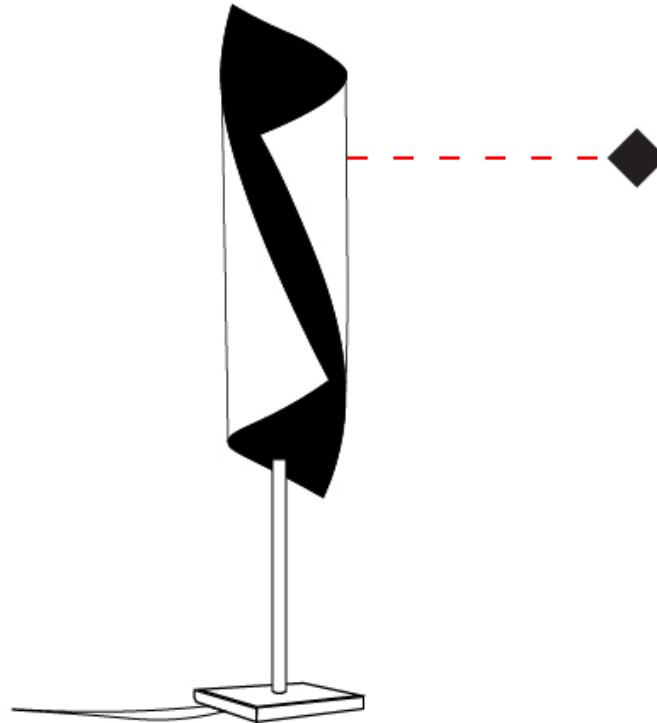

HUE PORTABLE

D134002-

PROJECT

TYPE

SPECIFIER

QUANTITY

DATE