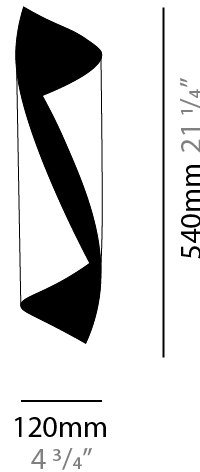

HUE SURFACE

D133013- _____
base number

1. To build a product code in our configurator select the specify button on the base model # product page
2. To build a manual product code on this datasheet choose from the options listed below in blue font and add the suffix to the base model #

GENERAL

Series: HUE
Brand: Knikerboker
Division: Design
Mounting Type: Surface
Mounting Location: Wall

PHYSICAL

Shape: Cylinder
Diameter (mm): 120
Diameter (in): 4 3/4
Height (mm): 540
Height (in): 21 1/4
Extension (mm): 156
Extension (in): 6 1/8
Light Distribution: Direct / Indirect
Fixture Finish: EWH / EBK / MAN / COF / PRD / SLF / GLF / CLF / BRL / EWS / EWG / EWC / EWR / EBS / EBG / EBC / EBC / EBB / MAS / MAD / MAC / MAB / COS / CGO / CCL / CBL / PRS / PRG / PRC / PRB
Fixture Material: Metal

ELECTRICAL

Number of Lamps: 2
Lamp Type: LED Retrofit
Lamp Shape: MR16
Bulb Included: Bulb Not Included
Max. Wattage Per Lamp (W): 8
Lamp Base: GU10
Input Voltage (V): 120

LED

OPTICAL

RATINGS AND CERTIFICATIONS

Certified By: Certified for North American Standards
IP rating: IP20

PROJECT	_____
TYPE	_____
SPECIFIER	_____
QUANTITY	_____
DATE	_____