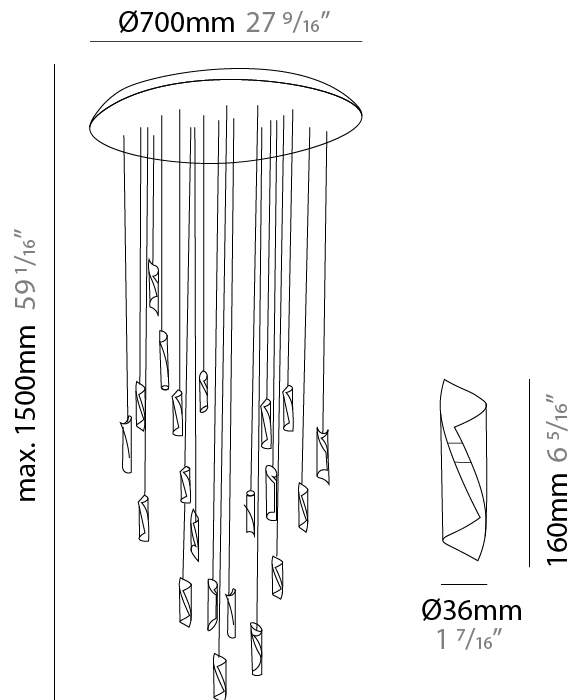

HUE 20 SUSPENSION

D131004- _____
base number

1. To build a product code in our configurator select the specify button on the base model # product page
2. To build a manual product code on this datasheet choose from the options listed below in blue font and add the suffix to the base model #

GENERAL

Series: HUE
Subseries: Hue 20
Brand: Knikerboker
Division: Design
Mounting Type: Suspension
Mounting Location: Ceiling
Subcategory: Ambient

PHYSICAL

Shape: Abstract
Diameter (mm): 700
Diameter (in): 27 ⁹/₁₆"
Height (mm): 160
Height (in): 6 ⁵/₁₆"
Max. Overall Height (mm): 1500
Max. Overall Height (in): 59 ¹/₁₆"
Light Distribution: Direct / Indirect
Fixture Finish: EWH / EBK / MAN / COF / PRD / SLF / GLF / CLF / BRL / EWS / EWG / EWC / EWR / EBS / EBG / EBC / EBC / EBB / MAS / MAD / MAC / MAB / COS / CGO / CCL / CBL / PRS / PRG / PRC / PRB
Fixture Material: Metal
Cable Details: Silicon Coaxial Cable

ELECTRICAL

Lamp Type: LED
Total Output Wattage (W): 30
Dimming: Phase Dimming (120Vac Only)
Driver Included: Yes
Driver Location: Integrated
Driver Type: Constant Current - Universal
Driver Class: Class 2
Input Voltage (V): 120 - 277
Constant Current (MA): 350
Upon Request: Phase dimming @120Vac only / Non-dimming 277Vac

LED

Number of LEDs: 20
Color Temperature (°K): 3000
Max. Delivered Lumen (lm): 3000
CRI: >80 CRI
Lamp Life (hrs): 50000

OPTICAL

RATINGS AND CERTIFICATIONS

Certified By: Certified for North American Standards
IP rating: IP20