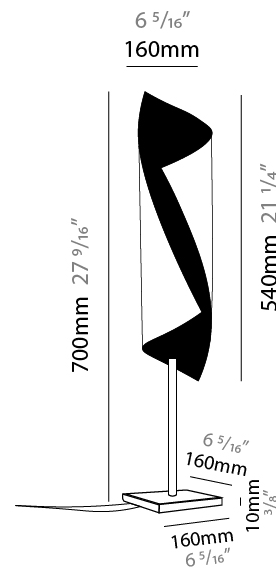

HUE PORTABLE

D134098- _____
base number

PROJECT
TYPE
SPECIFIER
QUANTITY
DATE

1. To build a product code in our configurator select the specify button on the base model # product page
2. To build a manual product code on this datasheet choose from the options listed below in blue font and add the suffix to the base model #

GENERAL

Series: HUE
Brand: Knikerboker
Division: Design
Mounting Type: Portable
Mounting Location: Table
Subcategory: Table

PHYSICAL

Shape: Cylinder
Diameter (mm): 160
Diameter (in): $6 \frac{5}{16}$
Height (mm): 700
Height (in): $27 \frac{9}{16}$
Light Distribution: Direct / Indirect
Fixture Finish: EWH / EBK / MAN / COF / PRD / SLF / GLF / CLF / BRL / EWS / EWG / EWC / EWR / EBS / EBG / EBC / EBC / EBB / MAS / MAD / MAC / MAB / COS / CGO / CCL / CBL / PRS / PRG / PRC / PRB
Fixture Material: Metal

ELECTRICAL

Number of Lamps: 2
Lamp Type: LED Retrofit
Bulb Included: Bulb Not Included
Total Output Wattage (W): 16
Max. Wattage Per Lamp (W): 8
Lamp Base: GU10
Input Voltage (V): 120

LED

OPTICAL

RATINGS AND CERTIFICATIONS

Certified By: Certified for North American Standards
IP rating: IP20