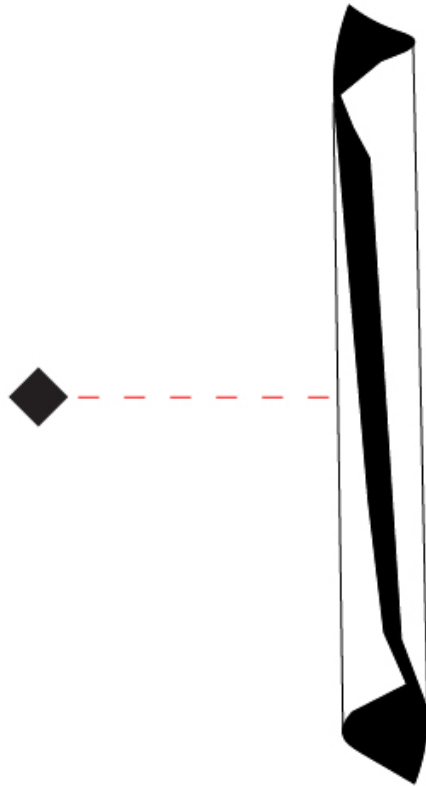

D133031-

PROJECT

TYPE

SPECIFIER

QUANTITY

DATE

D