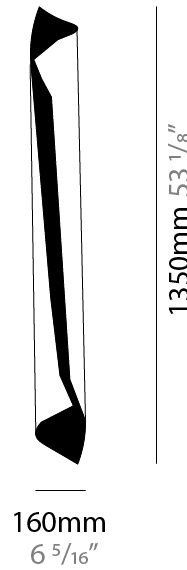

PROJECT
TYPE
SPECIFIER
QUANTITY
DATE

HUE SURFACE

D133031- _____
base number

1. To build a product code in our configurator select the specify button on the base model # product page
2. To build a manual product code on this datasheet choose from the options listed below in blue font and add the suffix to the base model #

GENERAL

Series: HUE
Brand: Knikerboker
Division: Design
Mounting Type: Surface
Mounting Location: Wall

PHYSICAL

Shape: Cylinder
Diameter (mm): 160
Diameter (in): 6 ⁵/₁₆
Height (mm): 1350
Height (in): 53 ¹/₈
Extension (mm): 196
Extension (in): 7 ¹¹/₁₆
Light Distribution: Direct / Indirect
Fixture Finish: EWH / EBK / MAN / COF / PRD / SLF / GLF / CLF / BRL / EWS / EWG / EWC / EWR / EBS / EBG / EBC / EBC / EBB / MAS / MAD / MAC / MAB / COS / CGO / CCL / CBL / PRS / PRG / PRC / PRB
Fixture Material: Metal

ELECTRICAL

Number of Lamps: 4
Lamp Type: LED Retrofit
Lamp Shape: MR16
Bulb Included: Bulb Not Included
Max. Wattage Per Lamp (W): 4.5
Lamp Base: E26
Input Voltage (V): 120
Upon Request: 277Vac / GU10

LED

OPTICAL

RATINGS AND CERTIFICATIONS

Certified By: Certified for North American Standards
IP rating: IP20