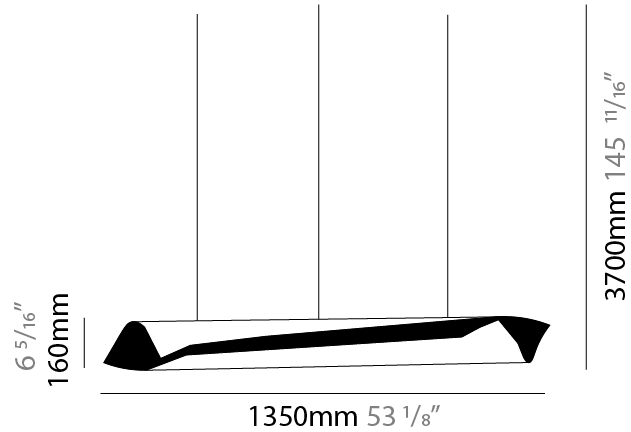

HUE SUSPENSION

D131213- _____

base number

1. To build a product code in our configurator select the specify button on the base model # product page
2. To build a manual product code on this datasheet choose from the options listed below in blue font and add the suffix to the base model #

GENERAL

Series: HUE
Brand: Knikerboker
Division: Design
Mounting Type: Suspension
Mounting Location: Ceiling
Subcategory: Pendant

PHYSICAL

Shape: Abstract
Diameter (mm): 160
Diameter (in): 6 ⁵/₁₆
Height (mm): 1350
Height (in): 53 ¹/₈
Max. Overall Height (mm): 3700
Max. Overall Height (in): 145 ¹¹/₁₆
Light Distribution: Direct / Indirect
Fixture Finish: EWH / EBK / MAN / COF / PRD / SLF / GLF / CLF / BRL / EWS / EWG / EWC / EWR / EBS / EBG / EBC / EBC / EBB / MAS / MAD / MAC / MAB / COS / CGO / CCL / CBL / PRS / PRG / PRC / PRB
Fixture Material: Metal
Cable Details: 1 Silicone Cable 2000mm / 78 3/4"

ELECTRICAL

Number of Lamps: 4
Lamp Type: LED Retrofit
Bulb Included: Bulb Not Included
Max. Wattage Per Lamp (W): 4.5
Lamp Base: E26
Input Voltage (V): 120
Upon Request: 277Vac / GU10

LED

OPTICAL

RATINGS AND CERTIFICATIONS

Certified By: Certified for North American Standards
IP rating: IP20