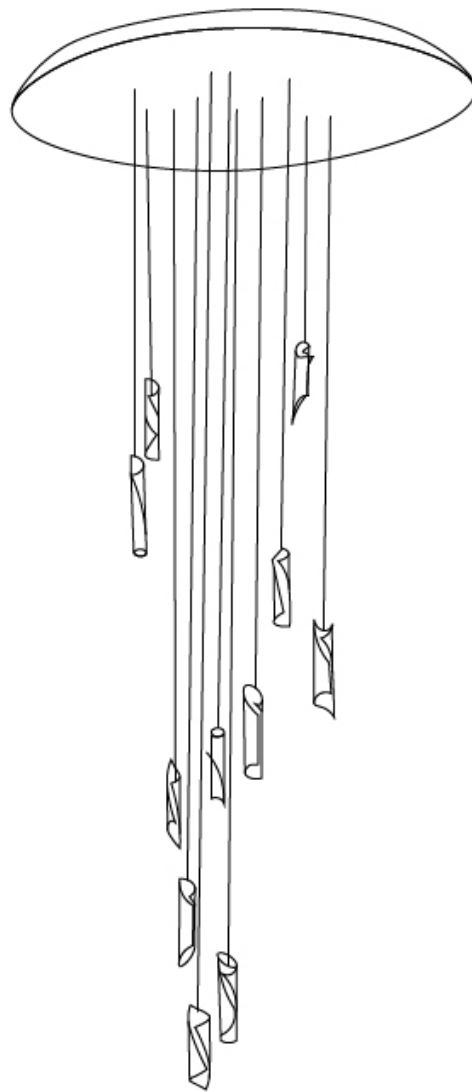

HUE 10 SUSPENSION

D131003-

PROJECT _____

TYPE _____

SPECIFIER _____

QUANTITY _____

DATE _____

D